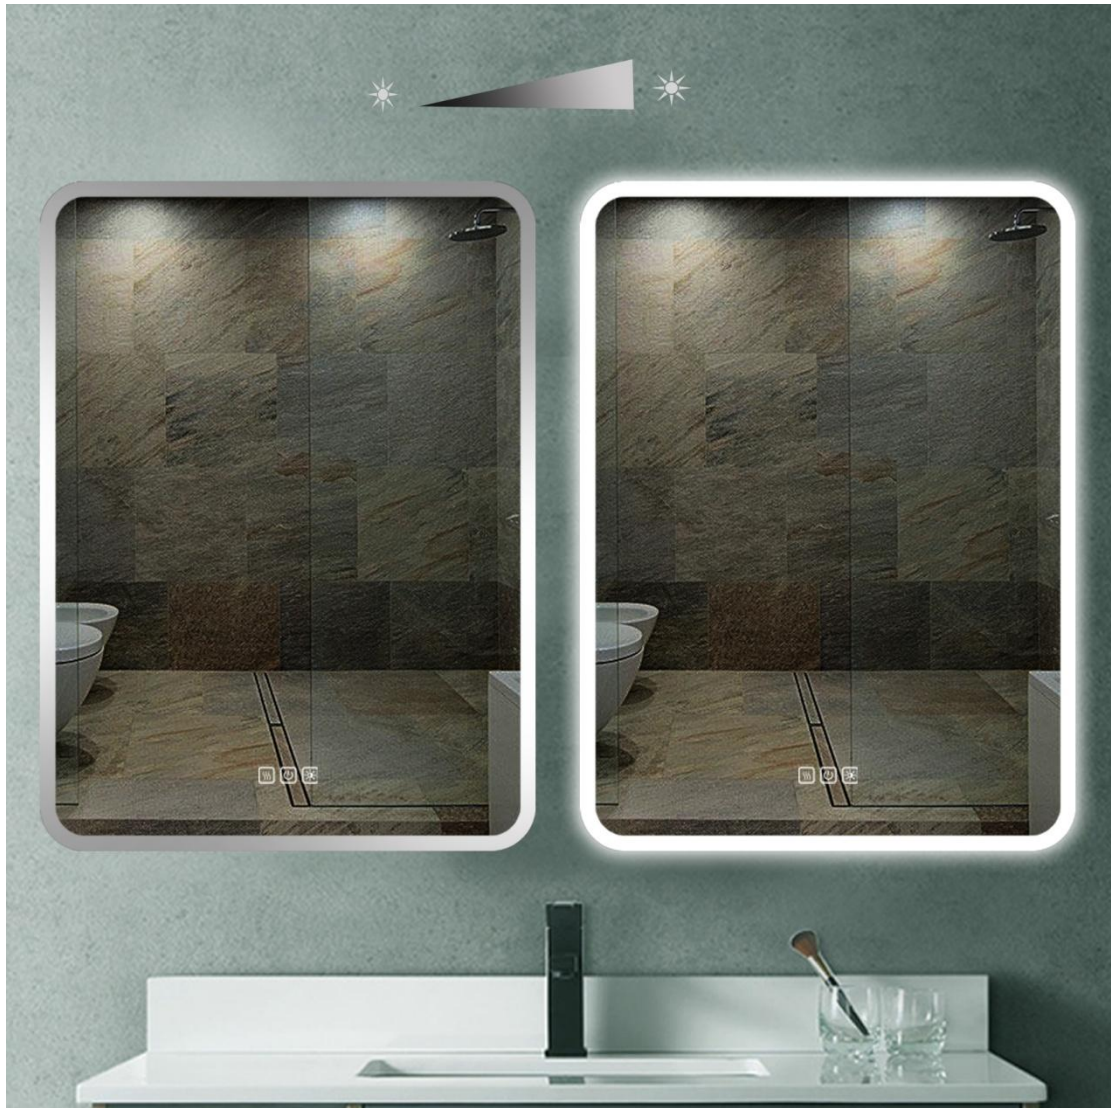

Product Feature And Application

This Classic Design is desirable and handy, **Backlit Rectangle LED Bathroom Mirror with Defogger** will highlight your bathroom decoration, increase grade and efficiency.

Color Rendering

OURS
High Color Rendering

OTHERS
Ordinary Low Color Rendering

LED Strip Waterproof

High brightness, Energy saving

The Backlit Rectangle LED Bathroom Mirror with Defogger can be customized as you NEED:

Built-in defogger means fog free all the time

Use a defogger to avoid blurry appearance in the shower

Foggy Mirror

Anti-fog Mirror

1 Mirror, 3 colors(Optional) Color Memory Function

Change colors by smart touch button, memorize the color after staying in 30s.

Size: Φ 800*600mm, Φ 900*700mm, Φ 1200*900mm, (or Customizable size)

Optional Functions: Touch switch, Defogger, Bluetooth, Time., etc.

Mirror: 5mm copper-free mirror, frameless.

Led Stripe: UL certificated waterproof LED stripe