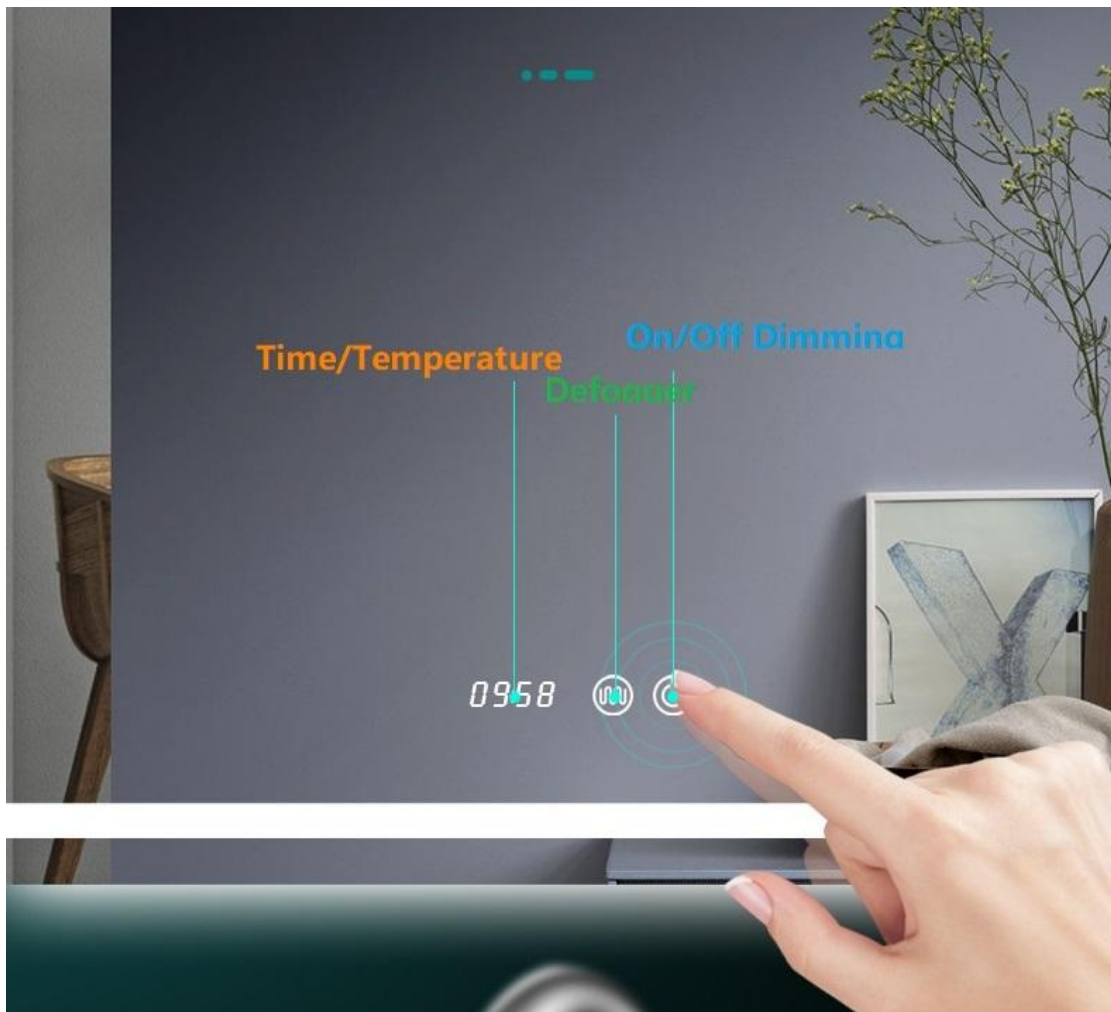

- ❖ Rust resistant white powder coated alu base
- ❖ High brightness and homogeneous lighting
- ❖ High output SMD 2835 LEDs, Energy saving and long life of 30000 hours
- ❖ High Color Rendering Index (CRI>80), ideal for makeup application
- ❖ Built-in electronic LED driver CE / UL certificated
- ❖ IP44 waterproof
- ❖ Easy-hanging installation, and easy for maintenance
- ❖ CE RoHS certificated
- ❖ The size of **Backlit Rectangle LED Bathroom Mirror with Defogger** can be custom-made.