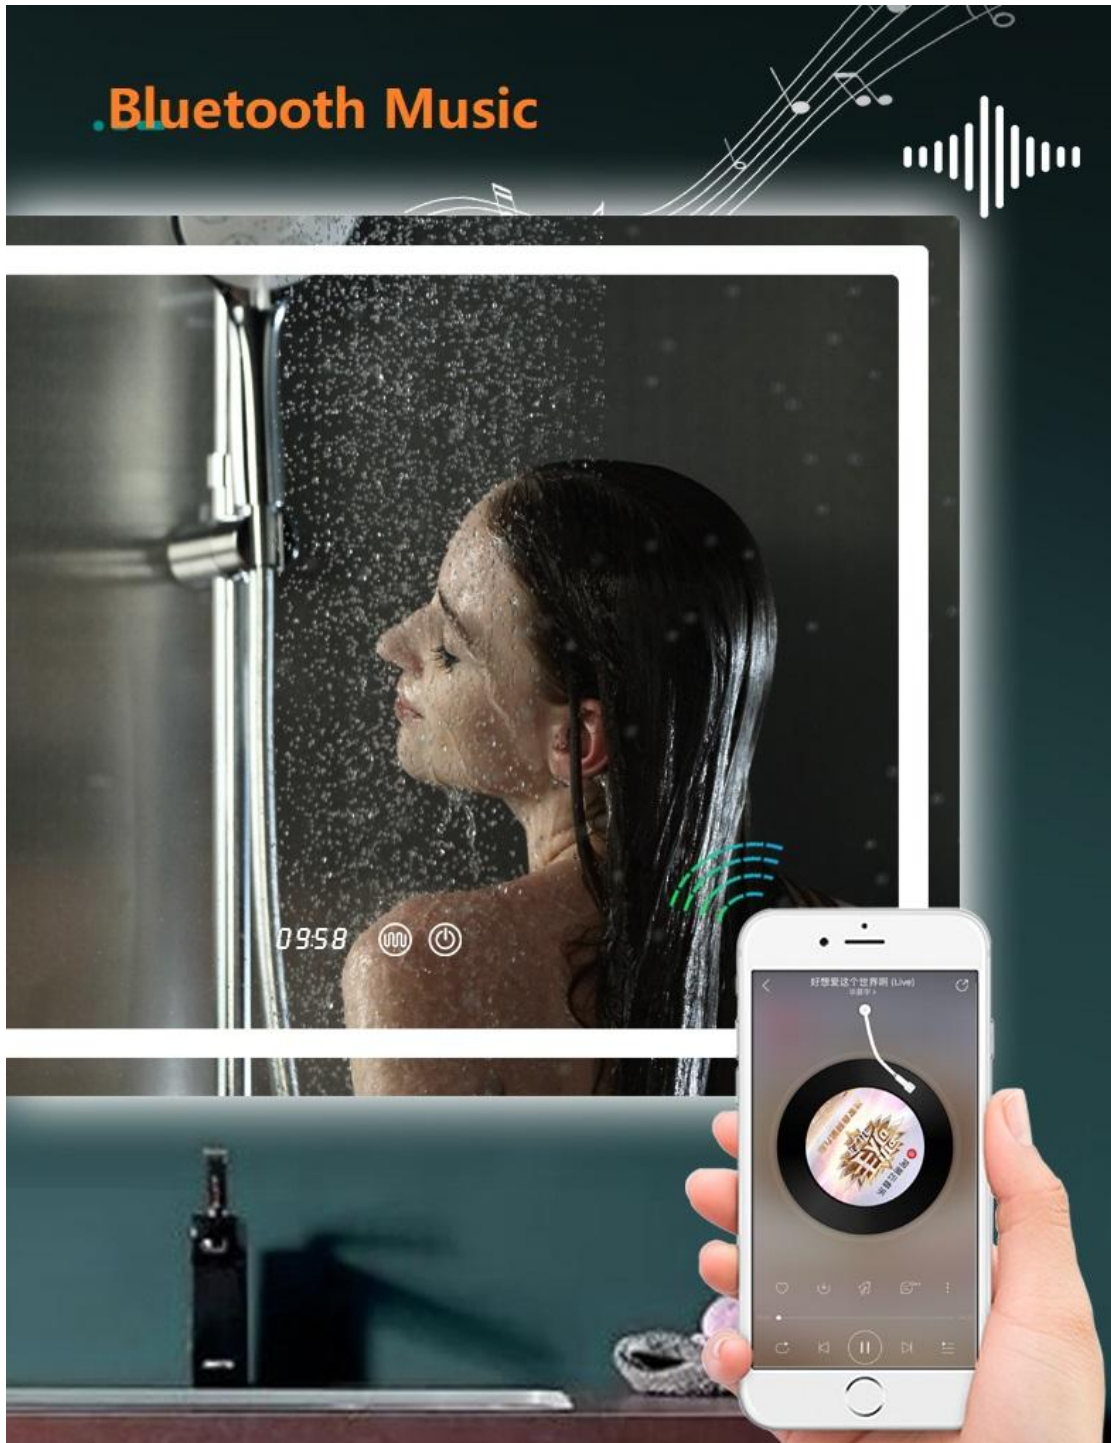

Built-in defogger means fog free all the time

Use a defogger to avoid blurry appearance in the shower

Foggy Mirror

Anti-fog Mirror

1 Mirror, 3 colors(Optional) Color Memory Function

Change colors by smart touch button, memorize the color after staying in 30s.

6000K

White

4000K

Neutral

3000K

Yellow

Time or Temperature 5S Automatic Switching

09:58

22.58°

0958  

Product Details

To build a dream bathroom with LED Lighted Mirror, **Backlit Rectangle LED Bathroom Mirror with Defogger** offer inbuilt defogger, On/Off Touch switch, with LED lights.

Name: **Backlit Rectangle LED Bathroom Mirror with Defogger**

Size: Φ 800*600mm, Φ 900*700mm, Φ 1200*900mm, (or Customizable size)

Optional Functions: Touch switch, Defogger, Bluetooth, Time., etc.

Mirror: 5mm copper-free mirror, frameless.

Led Stripe: UL certificated waterproof LED stripe